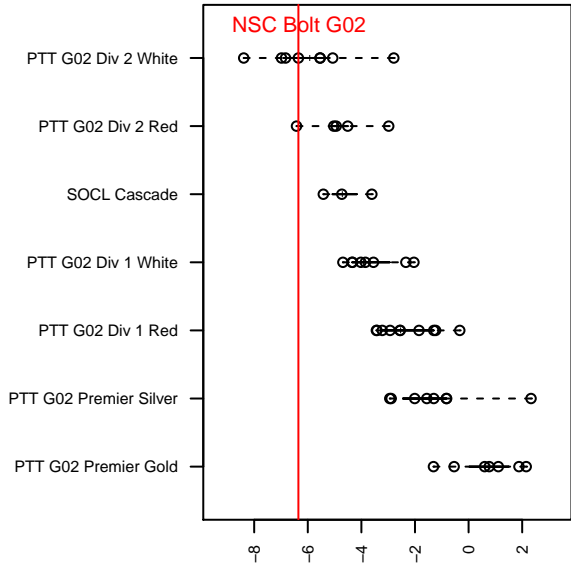

NSC Bolt G02

, OR
 G02 total strength=488
 attack=0.43 defense=0.26
 fall league = PTT G02 Div 2 White
 spr league = Spr OYS G02 Div 1 Blue

alt names used:
 NSC Bolt
 NSC Bolt
 NSC U13G Bolt
 NSC U13G Bolt

Venues played:
 2015 PTT G02 Division 2 White
 2015 OYS Founders Cup G02
 2015 Spr OYS G02 Division 1 Blue

NSC Bolt G02
 Dots are actual minus expected GF (blue circles) and GA (red triangles).
 Blue line is smoothed change in attack strength. Red is smoothed change in defense strength.

**attack and defense variance (black dot)
relative to other teams
and top 10 in region**

**attack and defense rating
relative to others at age
and all opponents in last 13 months**

Performance relative to 13 month average